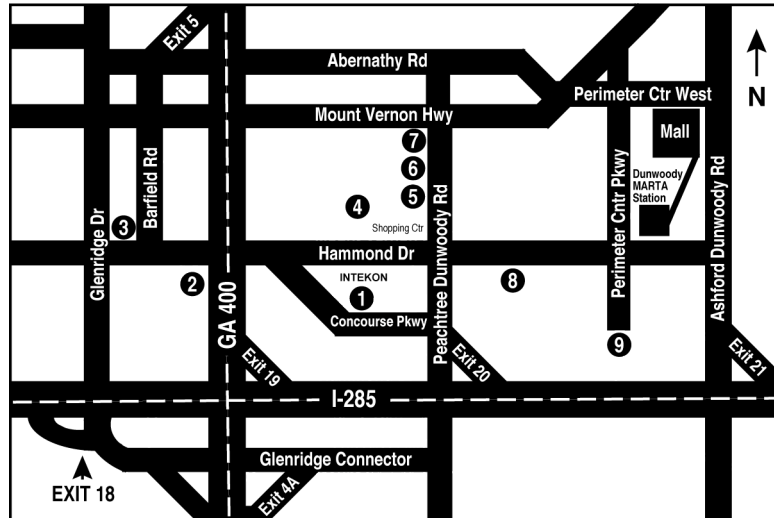

Accommodations near INTEKON Corporation

- | | | |
|--|---|--|
| <p>1. Westin Atlanta Perimeter North
 Seven Concourse Parkway
 770.395.3900
 www.westin.com
 (within office park)</p> | <p>4. Homestead Studio Suites Atlanta - Perimeter
 1050 Hammond Drive
 770.522.0025
 www.homesteadhotels.com
 (0.6 miles)</p> | <p>7. Extended Stay Deluxe Atlanta - Perimeter
 6330 Peachtree Dunwoody Road
 770.379.0111
 www.extendedstaydeluxe.com
 (1.2 miles)</p> |
| <p>2. Hampton Inn Atlanta – Perimeter Center
 769 Hammond Drive
 404.303.0014
 www.hamptoninn.com
 (0.6 miles)</p> | <p>5. Comfort Suites Perimeter Center
 6110 Peachtree Dunwoody Road
 770.828.0330
 www.comfortsuites.com
 (0.8 miles)</p> | <p>8. Fairfield Inn & Suites Atlanta Perimeter Center
 1145 Hammond Drive
 770.350.0000
 www.marriott.com
 (1.1 miles)</p> |
| <p>3. Sheraton Atlanta Perimeter North
 800 Hammond Drive
 404.564.3000
 www.sheraton.com
 (0.6 miles)</p> | <p>6. Courtyard Atlanta Perimeter Center (Marriott)
 6250 Peachtree Dunwoody Road
 770.393.1000
 www.marriott.com
 (1.1 miles)</p> | <p>9. Atlanta Marriott Perimeter Center
 246 Perimeter Center Parkway
 770.394.6500
 www.marriott.com
 (1.0 miles)</p> |

The Westin, Hampton Inn and Homestead hotels (1, 2 and 4 on the map above) are most convenient if you are walking to our office. Check with the hotels for information on particular amenities such as free shuttles, restaurants and exercise facilities. Other hotels are available in the area.